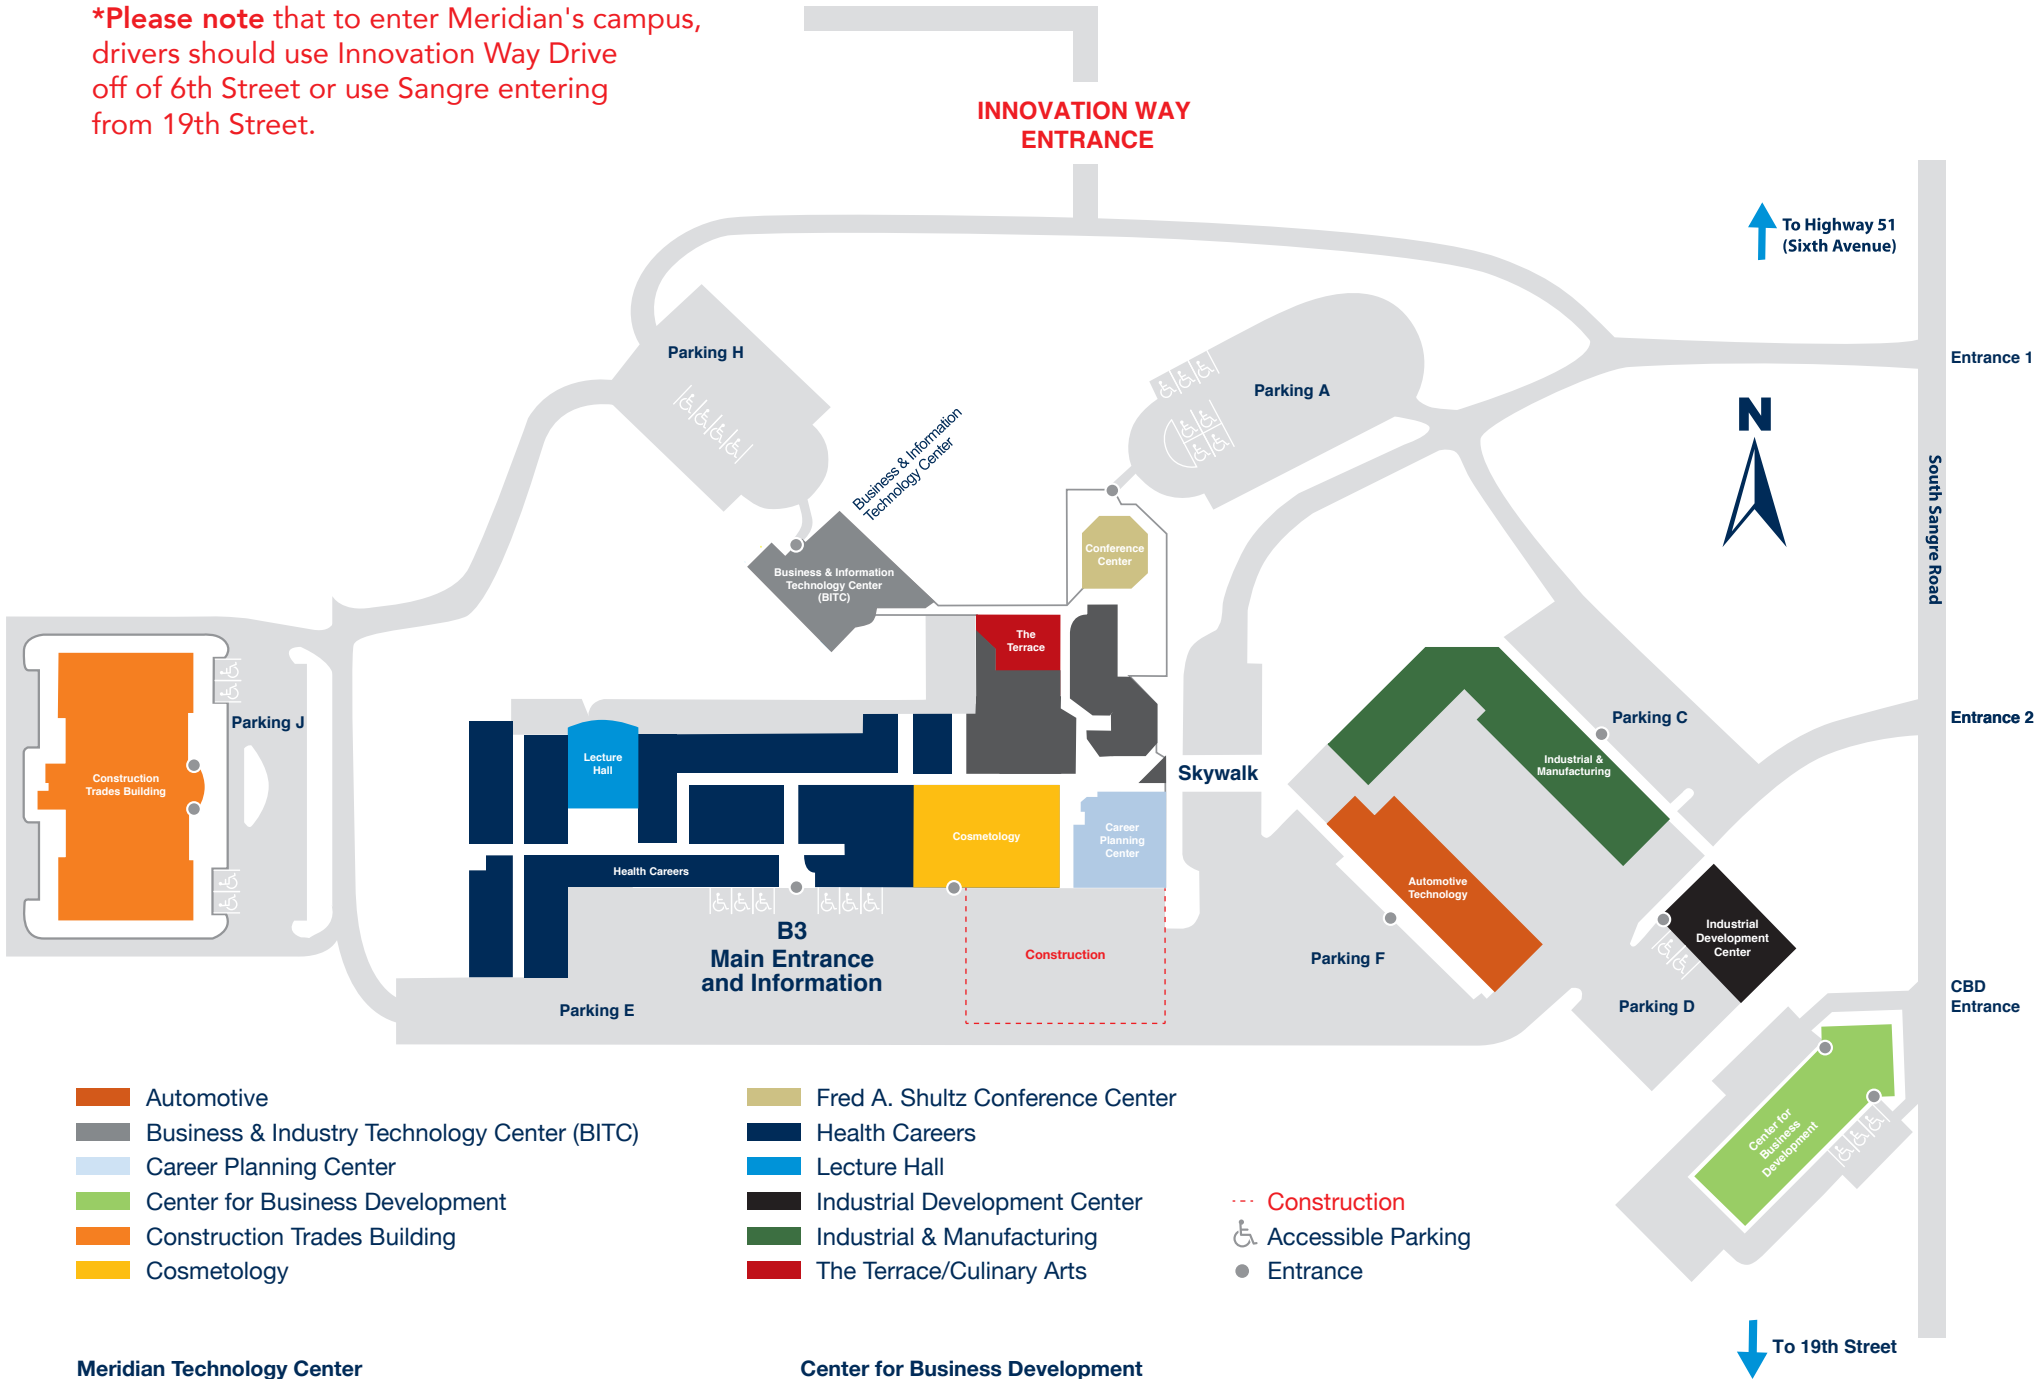

***Please note** that to enter Meridian's campus, drivers should use Innovation Way Drive off of 6th Street or use Sangre entering from 19th Street.

Meridian Technology Center
 1312 South Sangre Road | Stillwater, OK 74074 | 405.377.3333